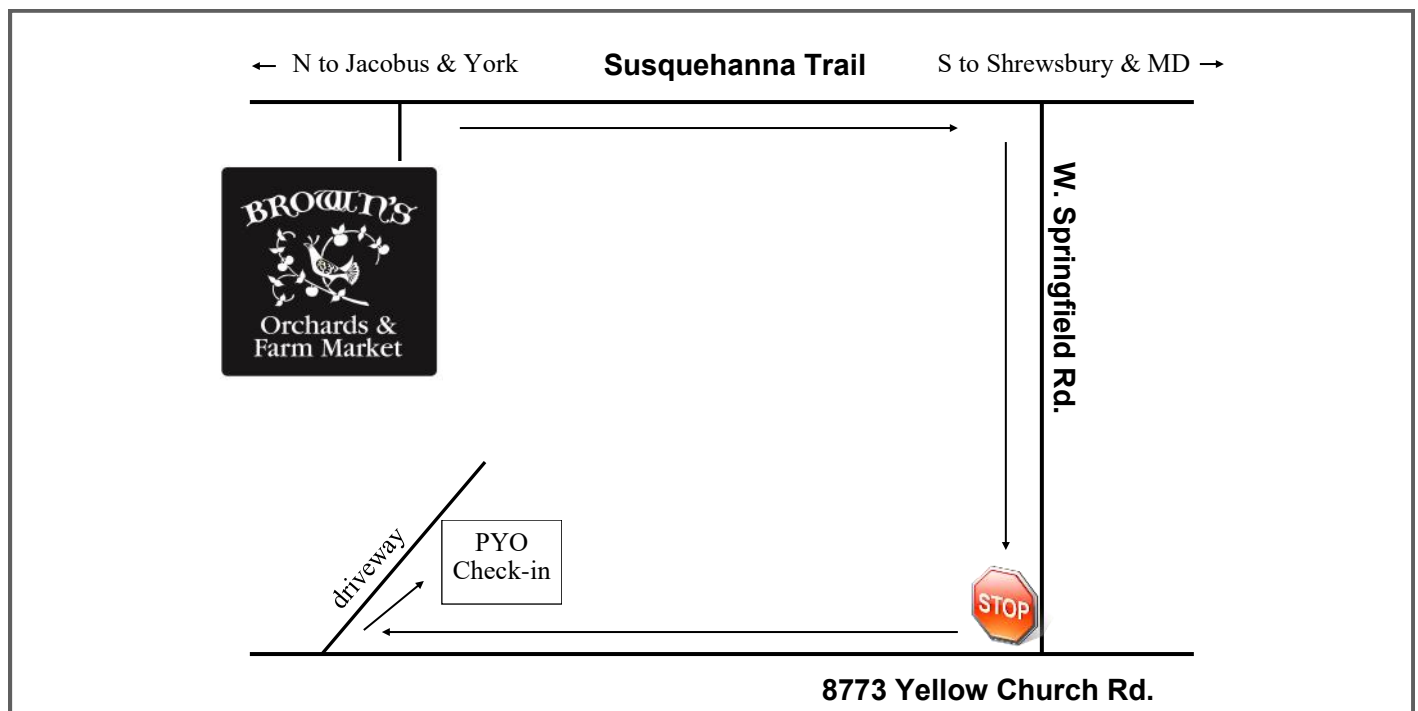

# BROWN'S WAGON RIDES

**HOURS: Saturday & Sunday 9am-5pm** weather permitting  
September & October Last ride boards at 4:30pm

**RATES: \$3 per person**  
Children ages 2 & under sitting on adult lap are free

## Directions to Brown's Yellow Church Road Farm

Brown's Yellow Church Road Farm

8773 Yellow Church Road, Seven Valleys PA 17360 (3 minutes from Brown's Market)

1. Turn right out of Brown's Farm Market parking lot.
2. Go to bottom of hill and turn right onto W. Springfield Rd.
3. Go to stop sign. Turn right onto Yellow Church Rd.
4. You'll go to top of a long hill and see our 100 acre farm on your right.
5. Turn right into the driveway to our small Pick-Your-Own building.