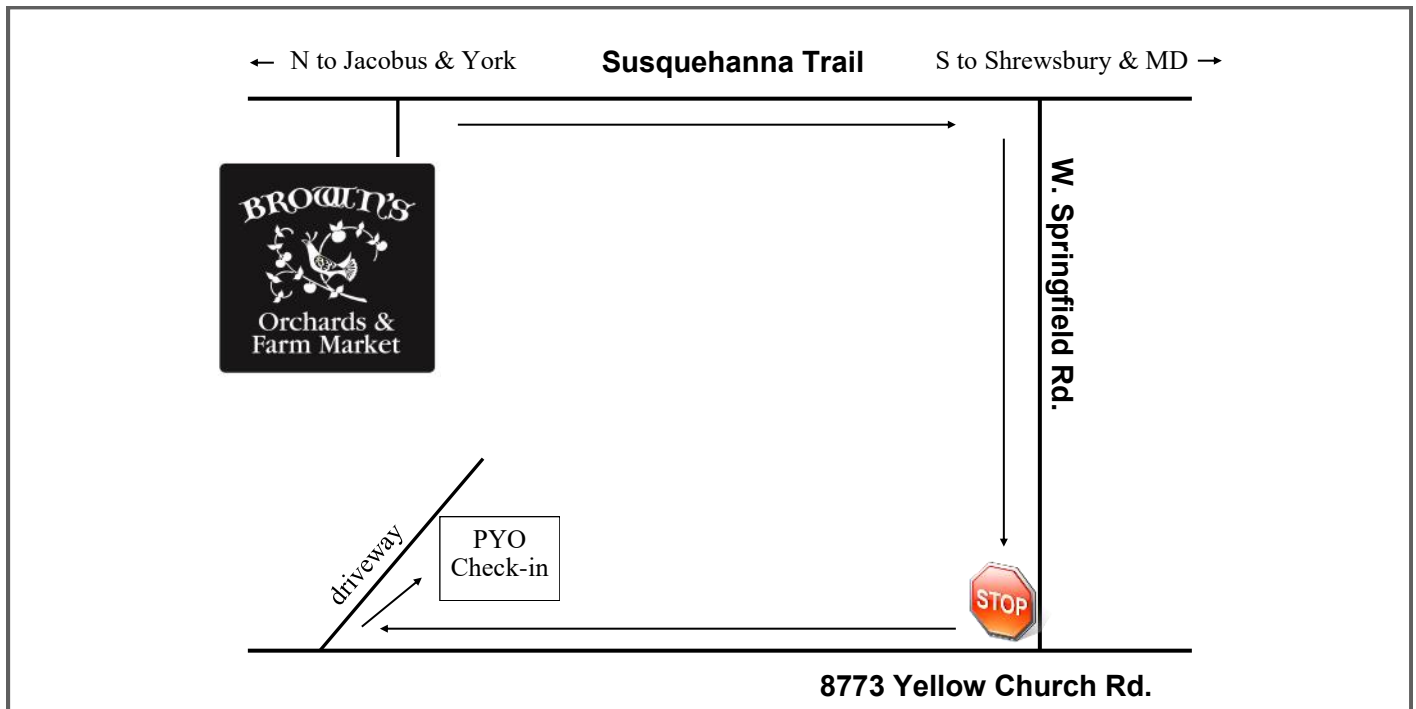

## WAGON RIDES & APPLE SLING SHOT

**HOURS: Saturday & Sunday 9am-5pm** weather permitting  
through October 27th Must check in by 4:30pm

**Wagon Ride RATES: \$3 per person**  
Children ages 2 & under sitting on adult lap are free

### Directions to Brown's Yellow Church Road Farm

Brown's Yellow Church Road Farm

8773 Yellow Church Road, Seven Valleys PA 17360 (3 minutes from Brown's Market)

1. Turn right out of Brown's Farm Market parking lot.
2. Go to bottom of hill and turn right onto W. Springfield Rd.
3. Go to stop sign. Turn right onto Yellow Church Rd.
4. You'll go to top of a long hill and see our 100 acre farm on your right.
5. Turn right into the driveway to our small Pick-Your-Own building.